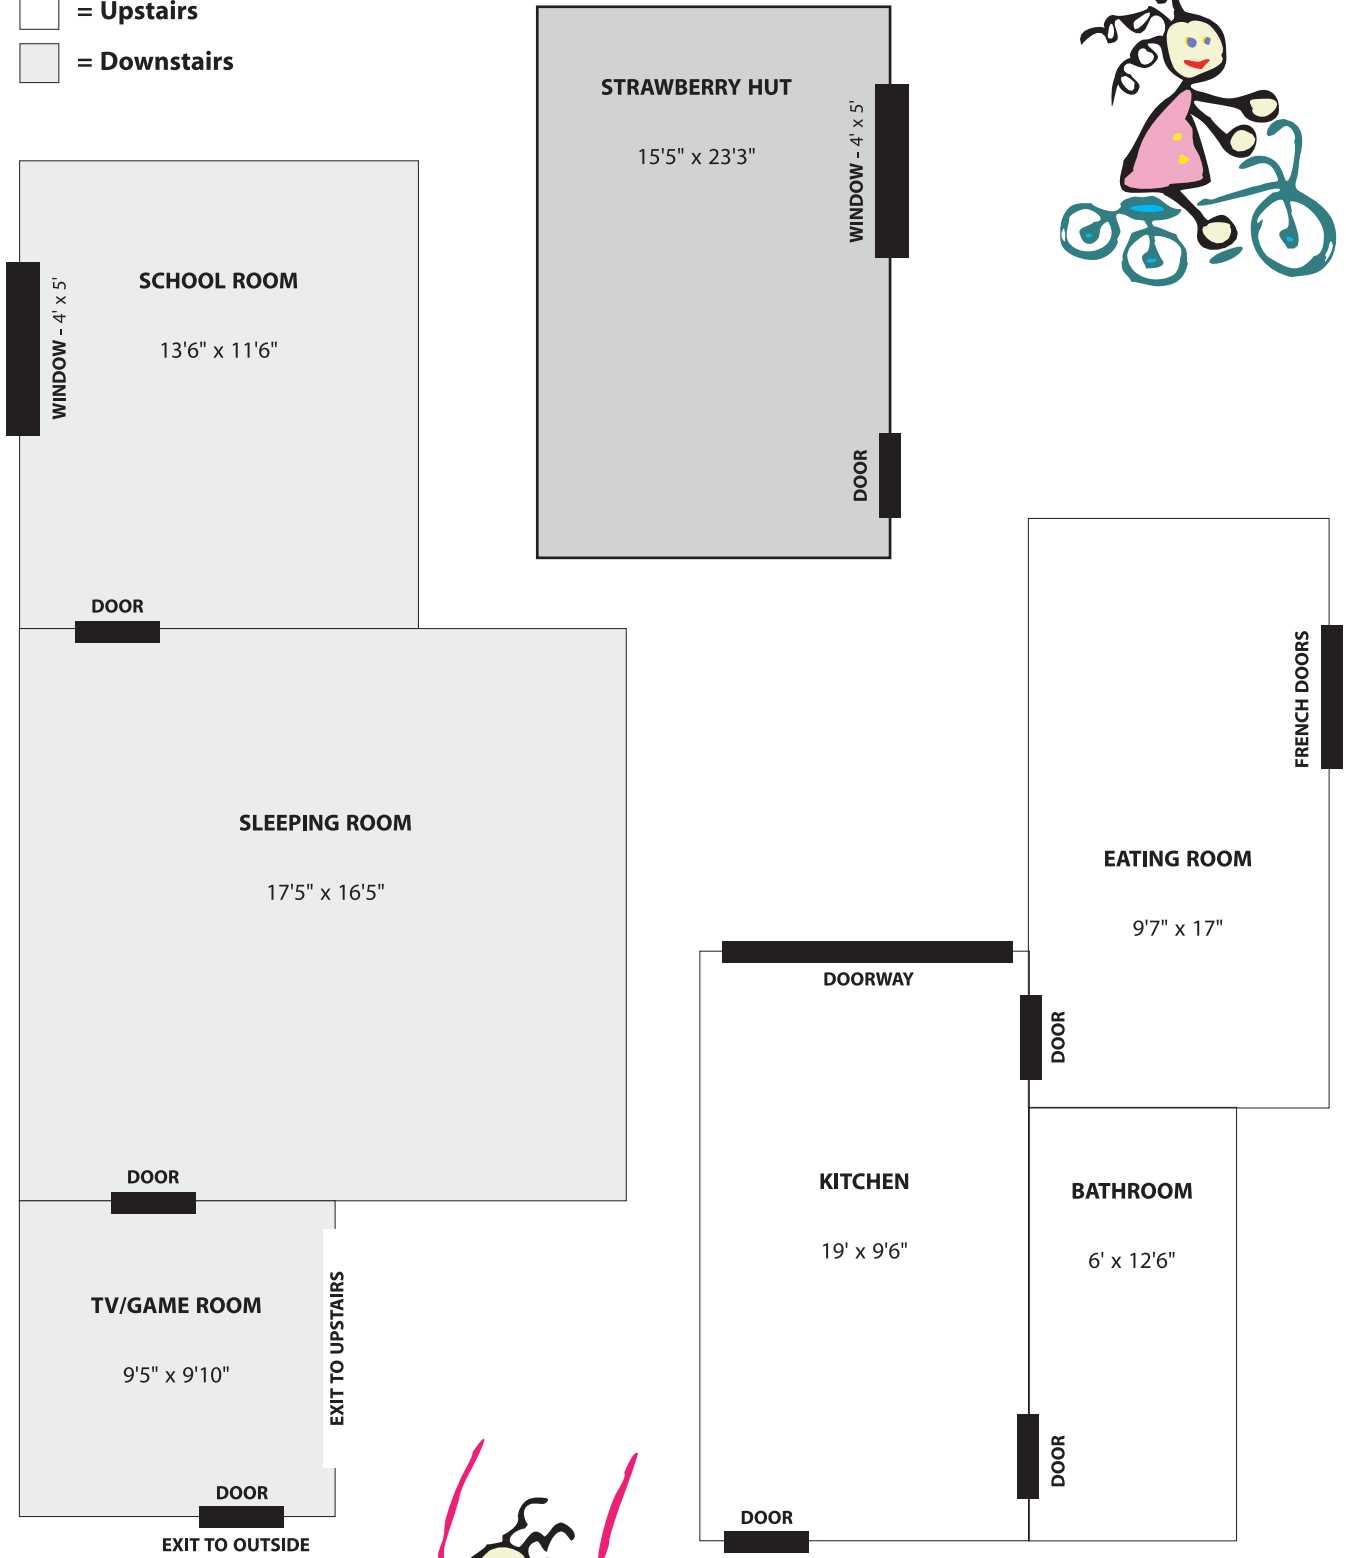

# Aunt Gene's DayCare

## Room Dimensions

**KEY:**

-  = Outside
-  = Upstairs
-  = Downstairs

5543 N.E. Going • Portland, OR 97218  
**503-282-8845**